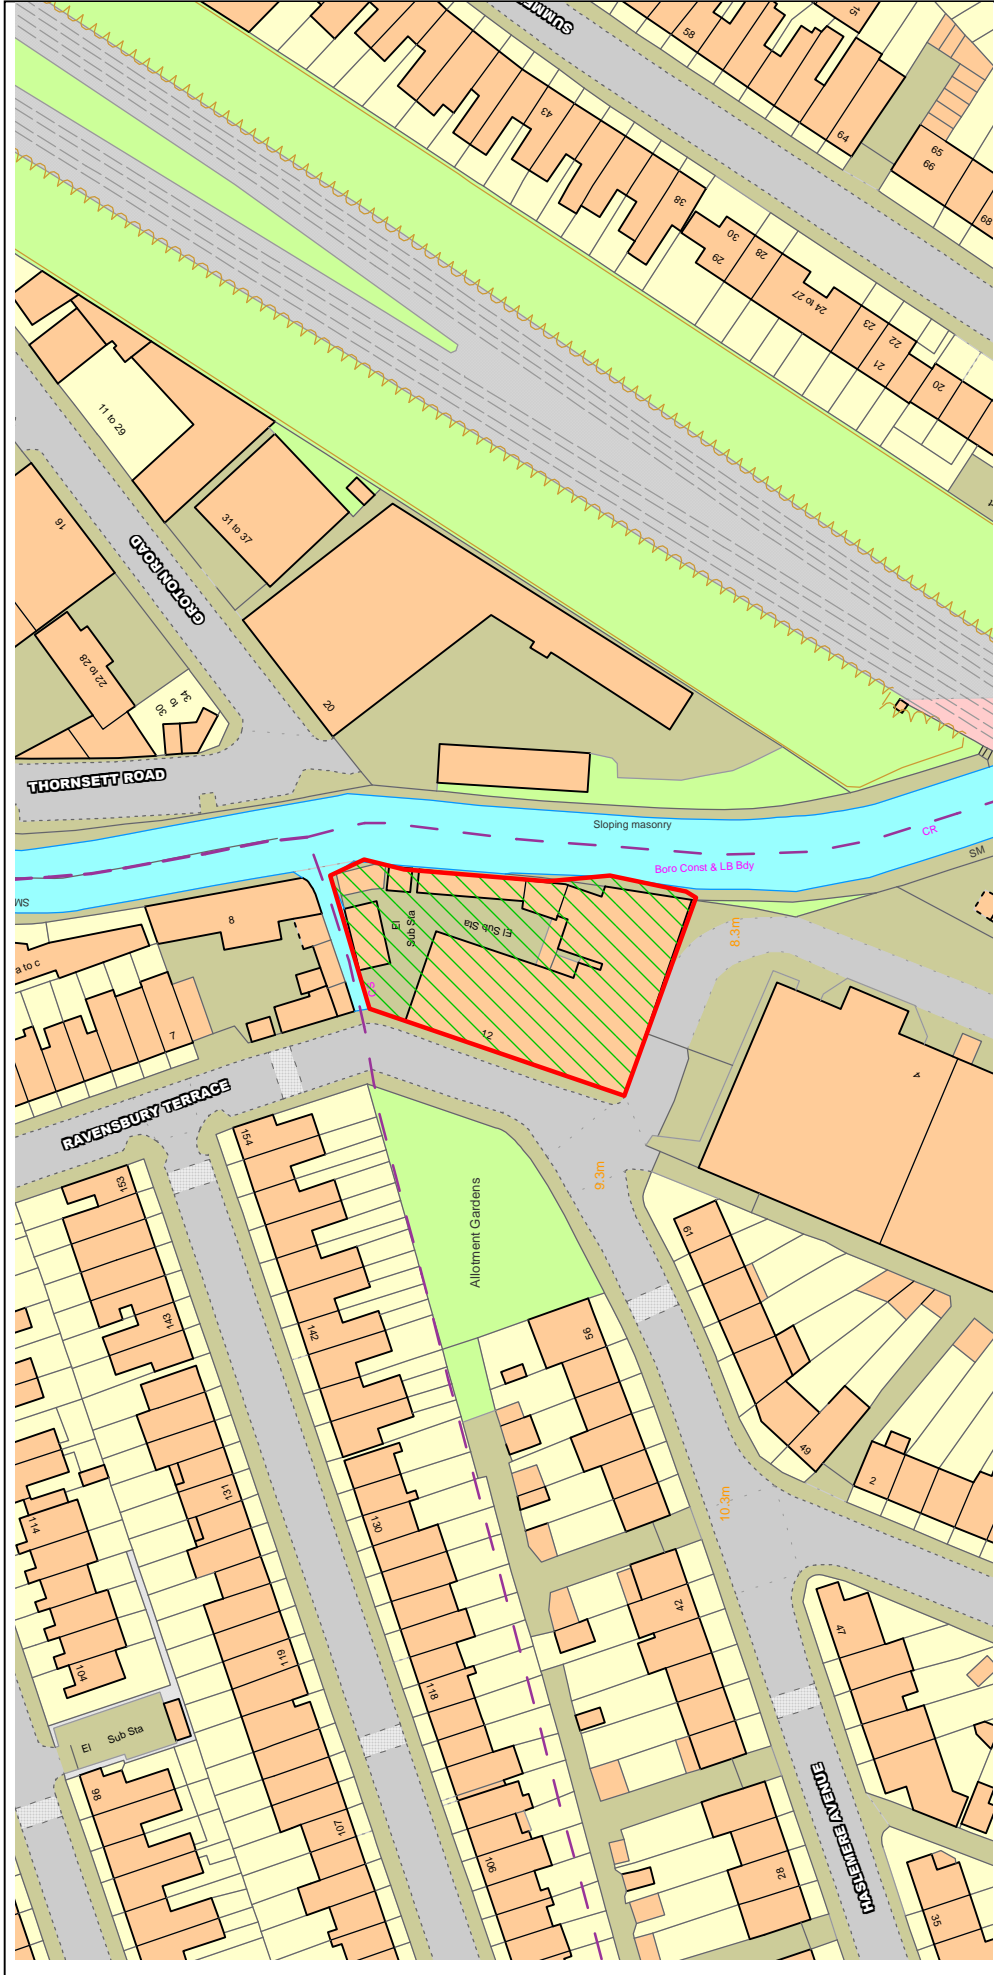

NORTHGATE SE GIS Print Template

Text Details **12a Ravensbury Terrace**

This material has been reproduced from Ordnance Survey digital map data with the permission of the controller of Her Majesty's Stationery Office, © Crown Copyright.